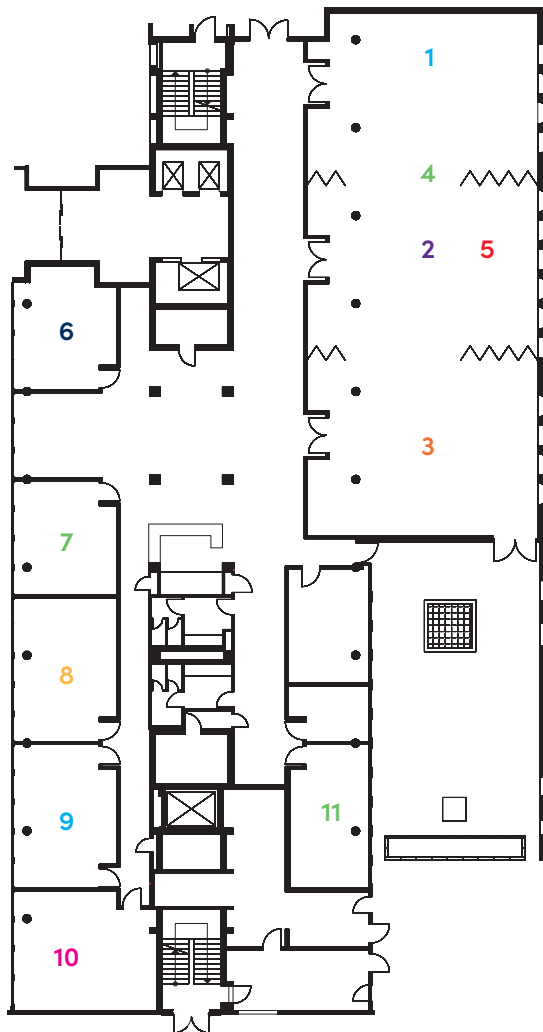

## Meetings and events

- 12 air conditioned meeting rooms with natural lighting for up to 290 people (some with vehicle access)
- State-of-the-art meeting technology
- ClickShare presentation system (plug in, click, share screen)
- Free Wi-Fi
- High-speed internet
- Personal and professional event consultancy
- Copying, post and fax service
- Individual written quote within 24 hours
- Wind-protected banqueting patio
- Business corner with Apple PC and AirPrint laser printer
- Sufficient parking in the building's underground car park and immediately in front of the hotel
- Generous, prominent presentation space available in the bright hotel lobby
- Ergonomic tables and chairs
- Ceiling heights of between 2.7 m and 4.0 m

# Conferences and meetings

Ground floor

First floor

Rooms/capacity	Cinema	Parliament	U layout	m <sup>2</sup>	Ceilings	Door height	Door width	Power sockets	Telephone	Wi-Fi	Natural light
1 Sydney (S)	90	40	26	120	4,00	2,05	1,90	37	YES	YES	YES
2 Tokio (T)	90	40	26	120	4,00	2,05	1,90	29	YES	YES	YES
3 Montreal (M)	90	40	26	120	4,00	2,05	1,90	37	YES	YES	YES
4 Sydney+Tokio	190	100	50	240	4,00	2,05	1,90	66	YES	YES	YES
5 S+T+M	290	180	78	360	4,00	2,05	1,90	103	YES	YES	YES
6 Helsinki	25	12	10	35	3,30	2,05	0,90	5	YES	YES	YES
7 Rom	25	12	10	35	3,30	2,05	0,90	5	YES	YES	YES
8 Paris	30	16	12	45	3,30	2,05	0,90	5	YES	YES	YES
9 Amsterdam	30	16	12	45	3,30	2,05	0,90	5	YES	YES	YES
10 London	35	24	14	48	3,30	2,05	0,90	5	YES	YES	YES
11 Athen	15	10	10	33	3,30	2,05	0,90	5	YES	YES	YES
12 Berlin	50	34	18	67	2,70	2,22	1,00	5	YES	YES	YES
13 Stockholm	50	34	18	67	2,70	2,22	1,00	5	YES	YES	YES
14 Atlanta	100	60	38	137	2,70	2,22	1,90	45	YES	YES	YES